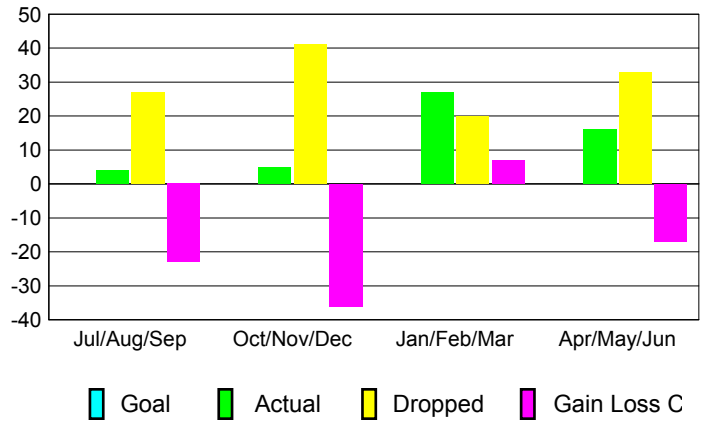

GMT: **JØRN ANDERSEN**

Location: **ICELAND**

GMT CA: **4**

**CLUBS**

Month	New Club Goal	Actual New Clubs	Actual Dropped Clubs	Gain/Loss of Clubs
<b>2012-2013</b>				
Jul/Aug/Sep		0	0	0
Oct/Nov/Dec		0	0	0
Jan/Feb/Mar		0	0	0
Apr/May/Jun		0	0	0
<b>Totals</b>		<b>0</b>	<b>0</b>	<b>0</b>

**Club Results 2012-2013**

Goal, New, Dropped, Gain/Loss

**YTD Status Quo Clubs 2012-2013**

Status Quo Clubs Compared to Status Quo Members

**Club Gain/Loss 2012-2013**

**MEMBERSHIP**

Month	Net Memb Goal	Actual New Memb	Actual Dropped Memb	Gain/Loss of Memb
<b>2012-2013</b>				
Jul/Aug/Sep		4	27	-23
Oct/Nov/Dec		5	41	-36
Jan/Feb/Mar		27	20	7
Apr/May/Jun		16	33	-17
<b>Totals</b>		<b>52</b>	<b>121</b>	<b>-69</b>

**Membership Results 2012-2013**

Goal, New, Dropped, Gain/Loss

**Gender Comparison 2012-2013**

**Membership Gain/Loss 2012-2013**